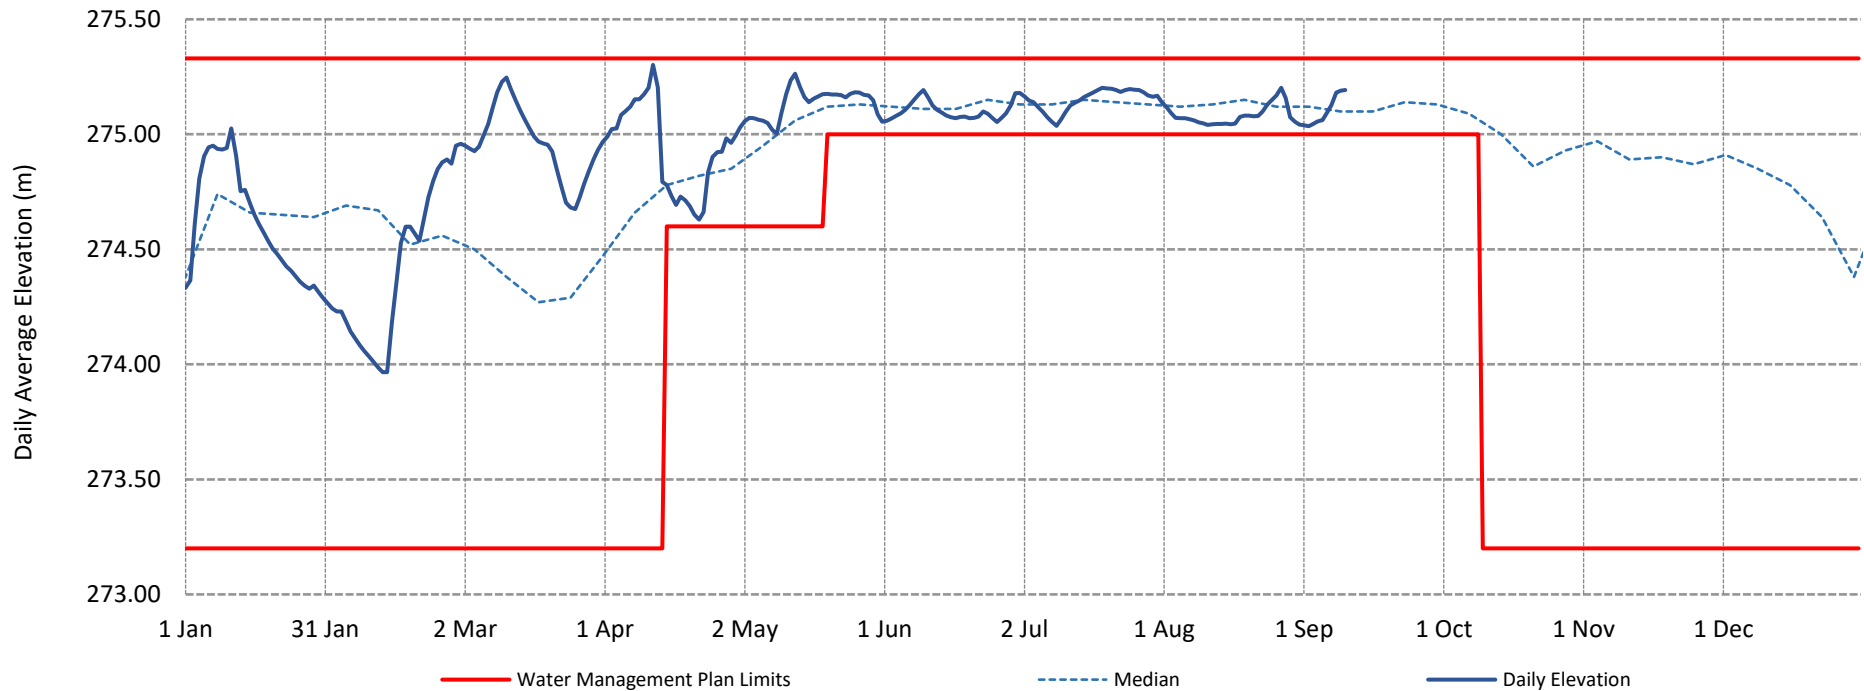

Matabitchuan GS Elevation 2024

Date	Level (m)	Flow (m ³ /s)
9/4/2024	275.06	1.3
9/5/2024	275.06	1.3
9/6/2024	275.09	1.3
9/7/2024	275.13	1.7
9/8/2024	275.18	3.5
9/9/2024	275.19	5.1
9/10/2024	275.19	5.4

Ontario Power Generation Provisional Data

For further info please contact

Kate Cantin

p: (705) 268-9197

Data current as of 9/11/2024

Matabitchuan GS Flow 2024

Date	Level (m)	Flow (m ³ /s)
9/4/2024	275.06	1.3
9/5/2024	275.06	1.3
9/6/2024	275.09	1.3
9/7/2024	275.13	1.7
9/8/2024	275.18	3.5
9/9/2024	275.19	5.1
9/10/2024	275.19	5.4