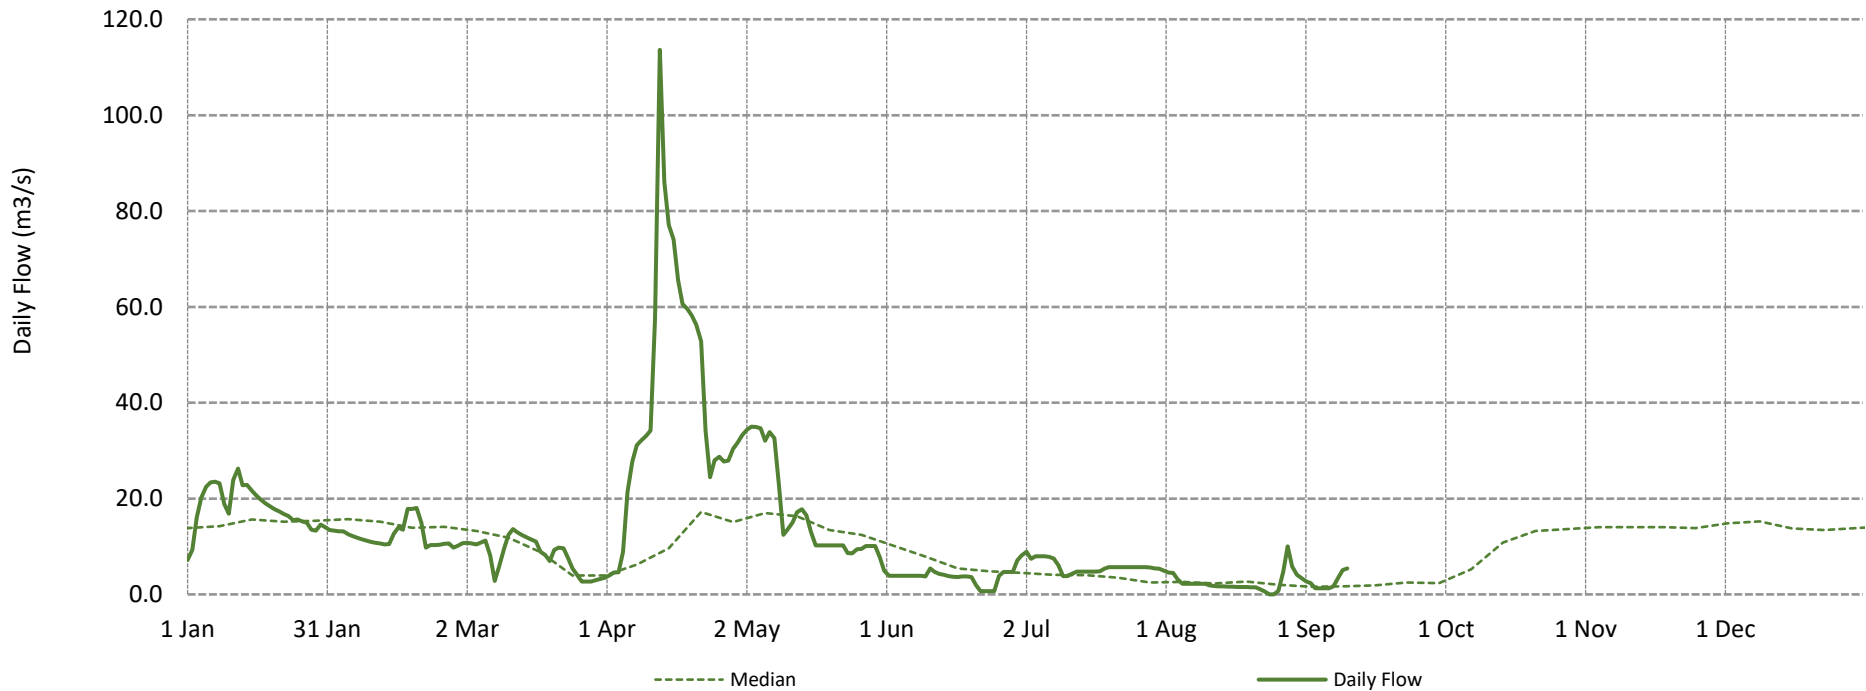

Matabitchuan GS Elevation 2024

Date	Level (m)	Flow (m ³ /s)
9/4/2024	275.06	1.3
9/5/2024	275.06	1.3
9/6/2024	275.09	1.3
9/7/2024	275.13	1.7
9/8/2024	275.18	3.5
9/9/2024	275.19	5.1
9/10/2024	275.19	5.4

Ontario Power Generation Provisional Data

For further info please contact

Kate Cantin

p: (705) 268-9197

Data current as of 9/11/2024

Matabitchuan GS Flow 2024

Date	Level (m)	Flow (m ³ /s)
9/4/2024	275.06	1.3
9/5/2024	275.06	1.3
9/6/2024	275.09	1.3
9/7/2024	275.13	1.7
9/8/2024	275.18	3.5
9/9/2024	275.19	5.1
9/10/2024	275.19	5.4