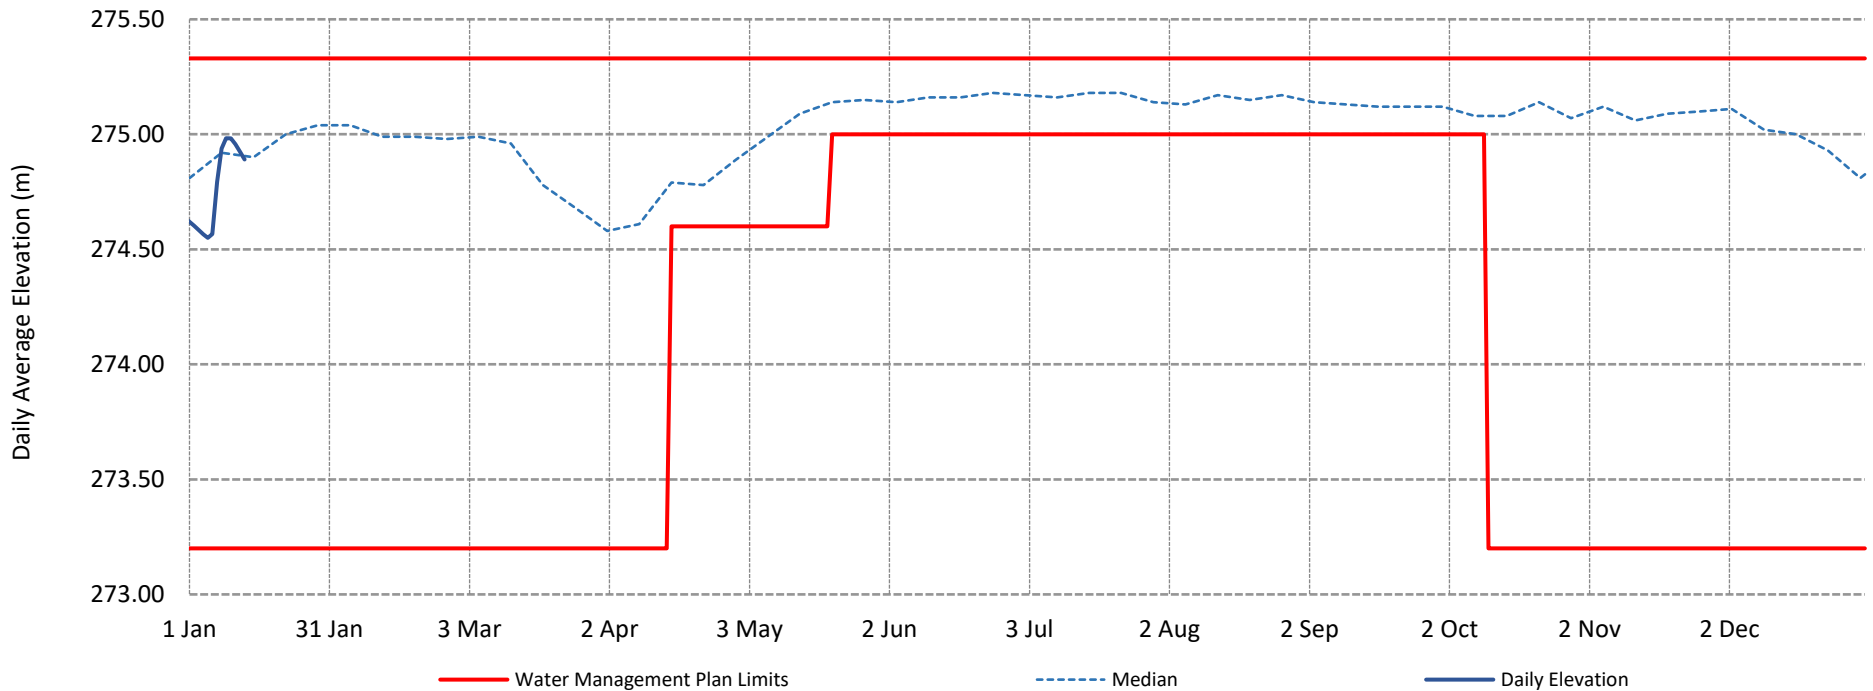

Matabitchuan GS Level 2022

Date	Level (m)	Flow (m ³ /s)
1/7/2022	274.79	20.0
1/8/2022	274.94	24.8
1/9/2022	274.98	26.4
1/10/2022	274.98	26.4
1/11/2022	274.96	25.5
1/12/2022	274.93	24.4
1/13/2022	274.89	23.2

Ontario Power Generation Provisional Data

For further info please contact

Kate Cantin

p: (705) 268-9197

Data current as of 1/14/2022

Matabitchuan GS Flow 2022

Date	Level (m)	Flow (m ³ /s)
1/7/2022	274.79	20.0
1/8/2022	274.94	24.8
1/9/2022	274.98	26.4
1/10/2022	274.98	26.4
1/11/2022	274.96	25.5
1/12/2022	274.93	24.4
1/13/2022	274.89	23.2