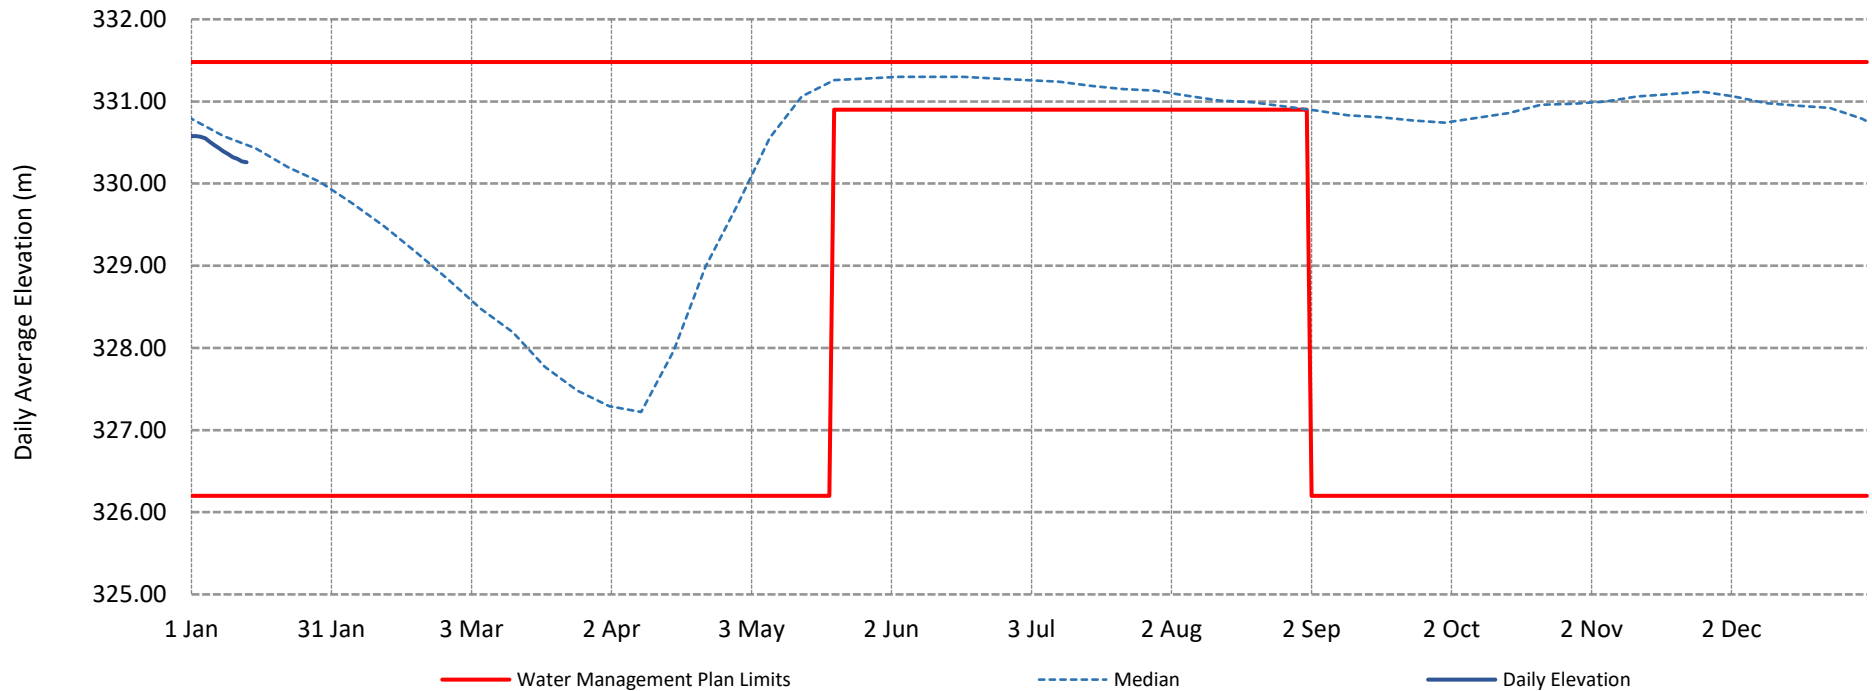

Mattagami Lake Elevation 2022

Date	Level (m)	Flow (m ³ /s)
1/7/2022	330.43	32.8
1/8/2022	330.39	31.7
1/9/2022	330.36	30.5
1/10/2022	330.32	29.4
1/11/2022	330.30	28.7
1/12/2022	330.27	27.8
1/13/2022	330.26	27.5

Ontario Power Generation Provisional Data

For further info please contact

Kate Cantin

p: (705) 268-9197

Data current as of 1/14/2022

Mattagami Lake Flow 2022

Date	Level (m)	Flow (m ³ /s)
1/7/2022	330.43	32.8
1/8/2022	330.39	31.7
1/9/2022	330.36	30.5
1/10/2022	330.32	29.4
1/11/2022	330.30	28.7
1/12/2022	330.27	27.8
1/13/2022	330.26	27.5