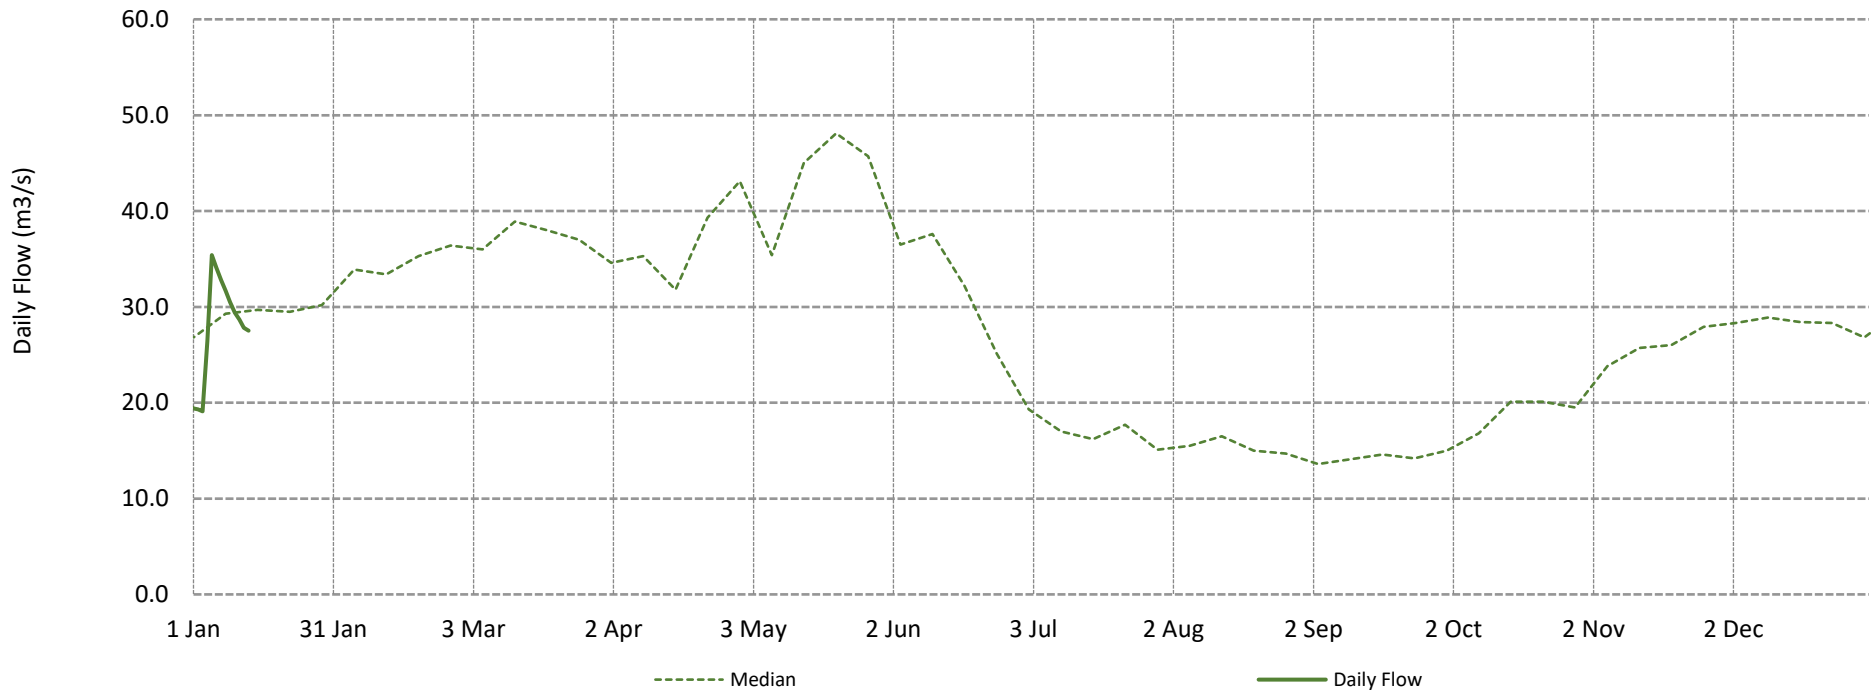

Mattagami Lake Elevation 2022

Date	Level (m)	Flow (m ³ /s)
1/7/2022	330.43	32.8
1/8/2022	330.39	31.7
1/9/2022	330.36	30.5
1/10/2022	330.32	29.4
1/11/2022	330.30	28.7
1/12/2022	330.27	27.8
1/13/2022	330.26	27.5

Ontario Power Generation Provisional Data

For further info please contact

Kate Cantin

p: (705) 268-9197

Data current as of 1/14/2022

Mattagami Lake Flow 2022

Date	Level (m)	Flow (m ³ /s)
1/7/2022	330.43	32.8
1/8/2022	330.39	31.7
1/9/2022	330.36	30.5
1/10/2022	330.32	29.4
1/11/2022	330.30	28.7
1/12/2022	330.27	27.8
1/13/2022	330.26	27.5