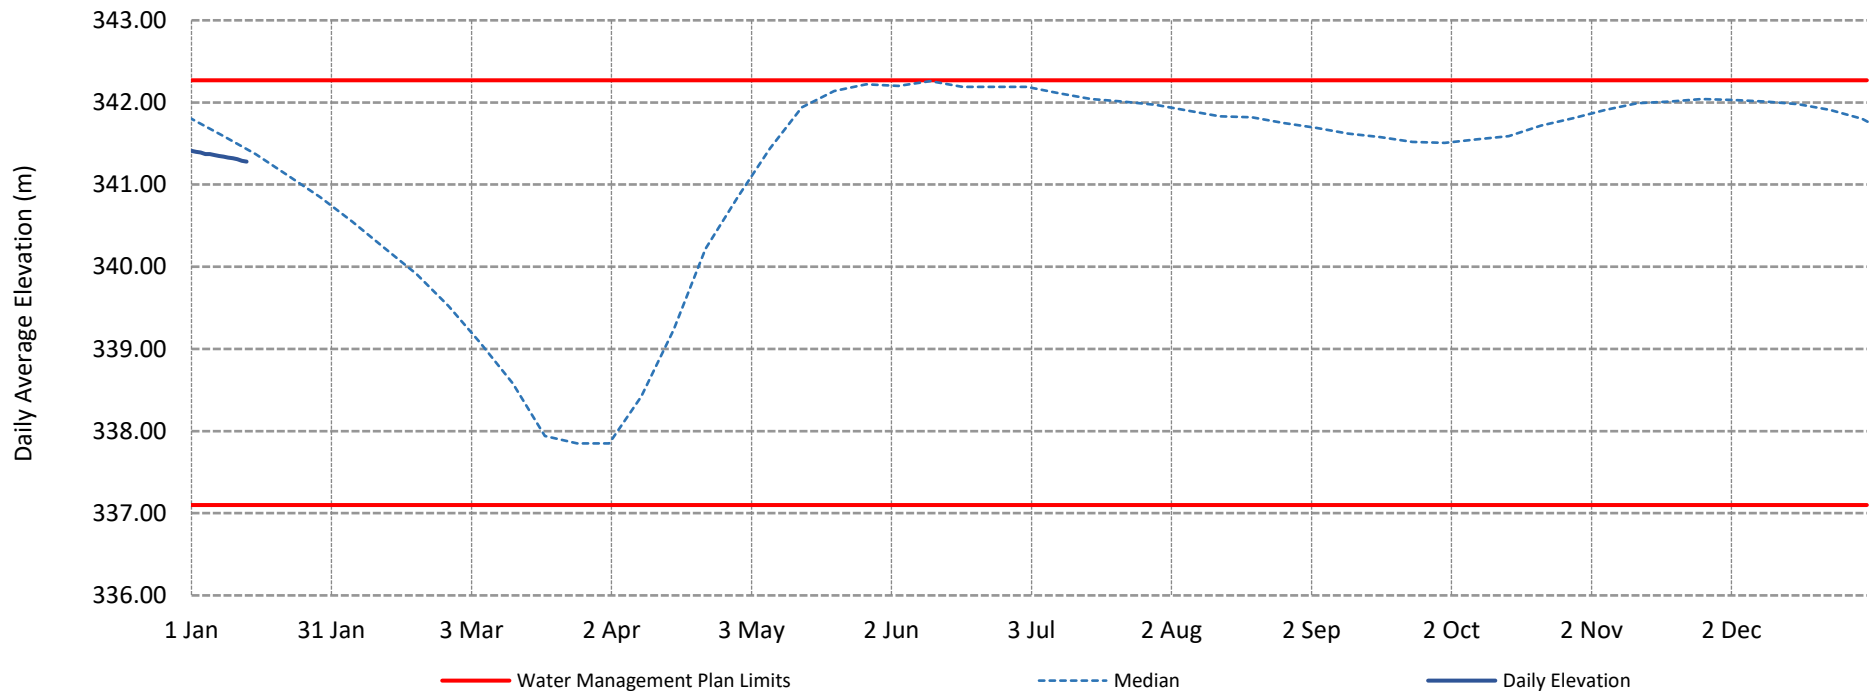

Peterlong Lake Elevation 2022

Date	Level (m)	Flow (m ³ /s)
1/7/2022	341.35	5.7
1/8/2022	341.34	5.7
1/9/2022	341.33	5.7
1/10/2022	341.32	5.7
1/11/2022	341.31	5.7
1/12/2022	341.29	5.7
1/13/2022	341.28	5.7

Ontario Power Generation Provisional Data

For further info please contact

Kate Cantin

p: (705) 268-9197

Data current as of 1/14/2022

Peterlong Lake Flow 2022

Date	Level (m)	Flow (m ³ /s)
1/7/2022	341.35	5.7
1/8/2022	341.34	5.7
1/9/2022	341.33	5.7
1/10/2022	341.32	5.7
1/11/2022	341.31	5.7
1/12/2022	341.29	5.7
1/13/2022	341.28	5.7