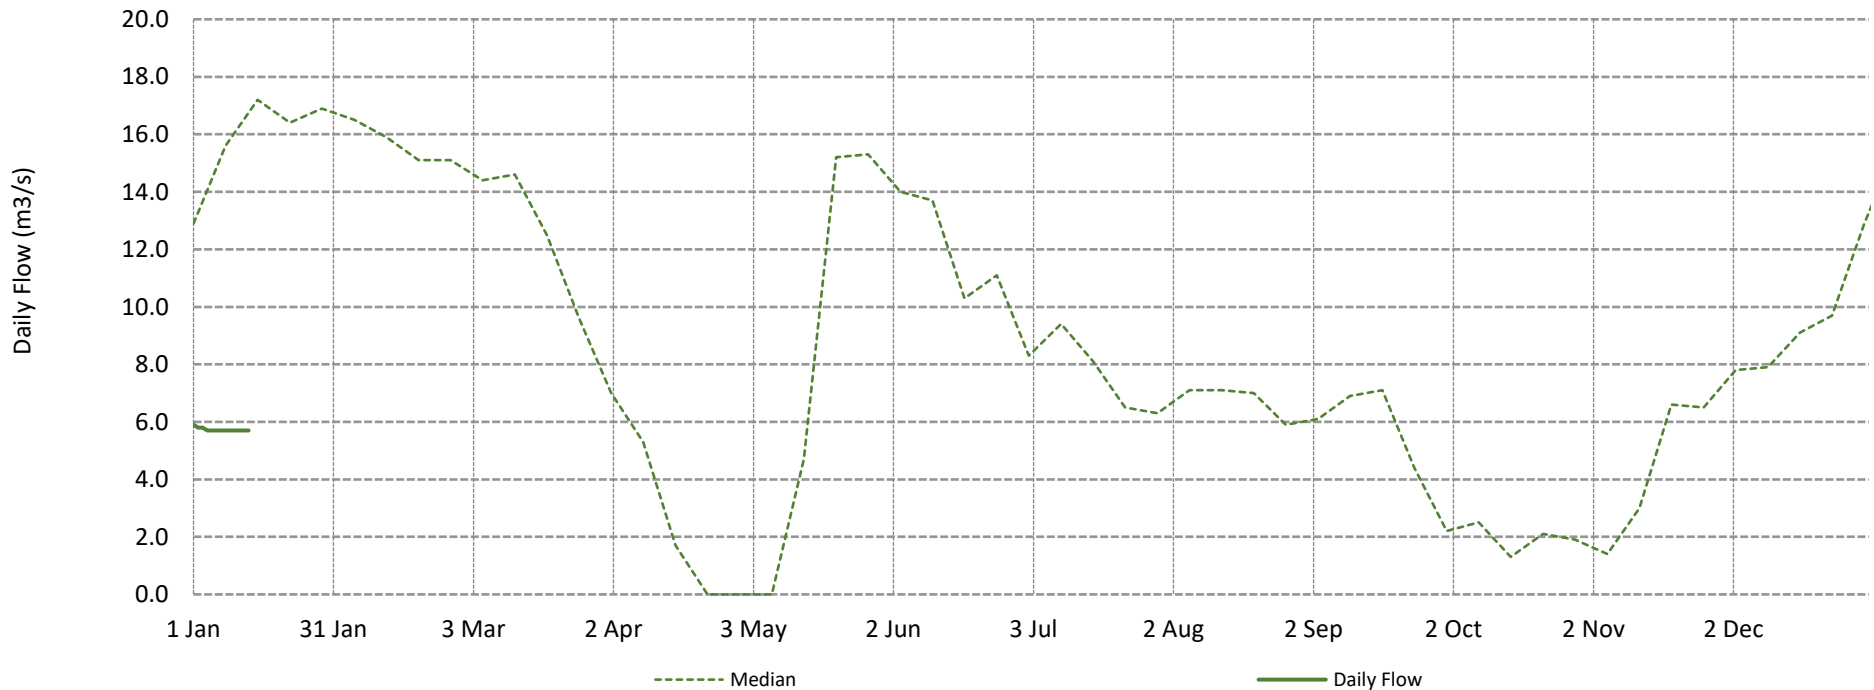

Peterlong Lake Elevation 2022

Date	Level (m)	Flow (m ³ /s)
1/7/2022	341.35	5.7
1/8/2022	341.34	5.7
1/9/2022	341.33	5.7
1/10/2022	341.32	5.7
1/11/2022	341.31	5.7
1/12/2022	341.29	5.7
1/13/2022	341.28	5.7

Ontario Power Generation Provisional Data

For further info please contact

Kate Cantin

p: (705) 268-9197

Data current as of 1/14/2022

Peterlong Lake Flow 2022

Date	Level (m)	Flow (m ³ /s)
1/7/2022	341.35	5.7
1/8/2022	341.34	5.7
1/9/2022	341.33	5.7
1/10/2022	341.32	5.7
1/11/2022	341.31	5.7
1/12/2022	341.29	5.7
1/13/2022	341.28	5.7