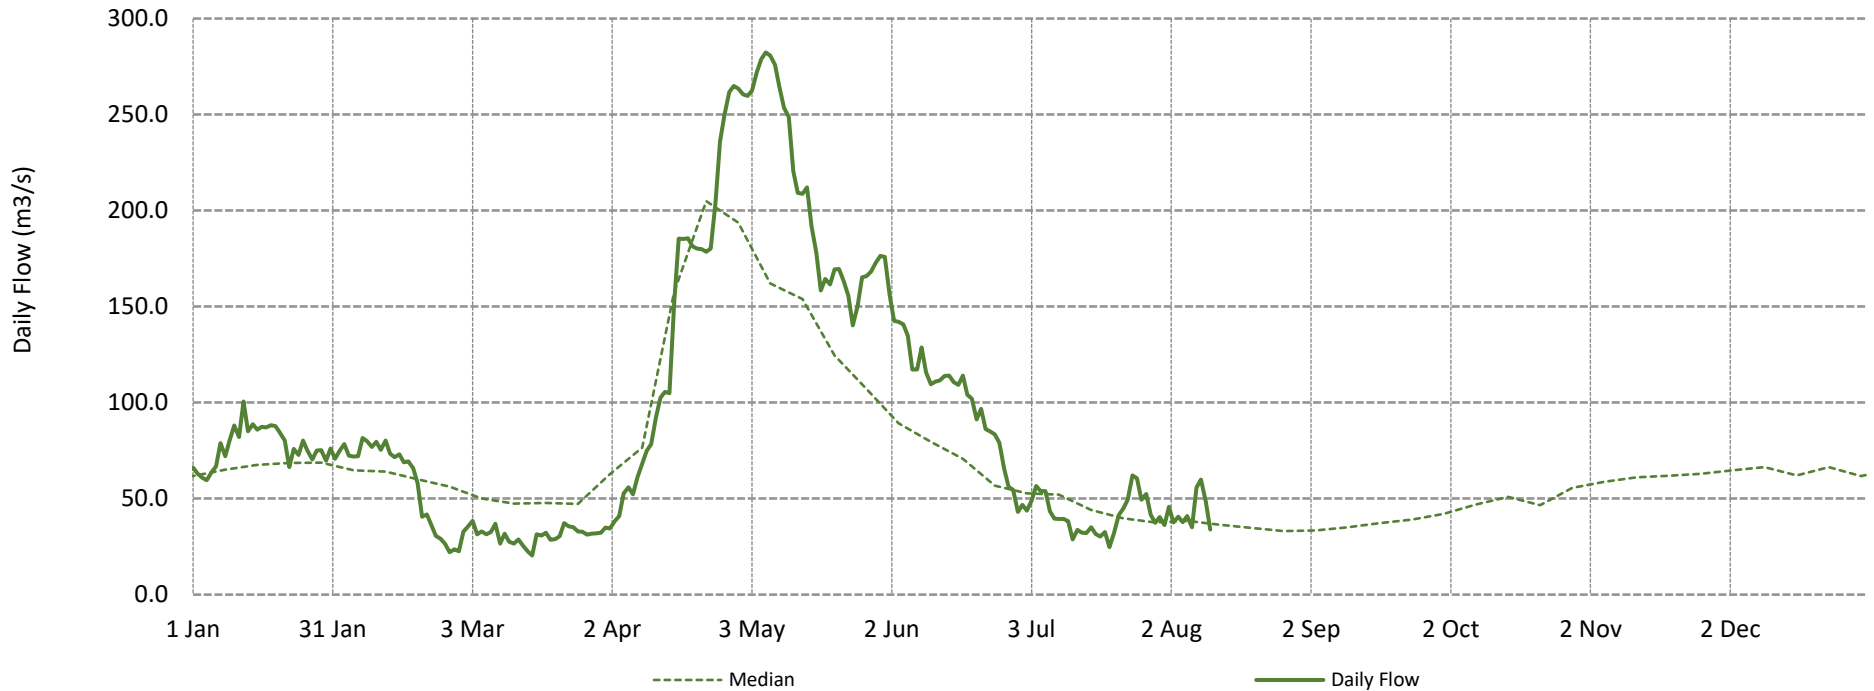

Hound Chute GS Level 2022

Date	Level (m)	Flow (m ³ /s)
8/5/2022	274.03	37.7
8/6/2022	273.96	41.0
8/7/2022	274.01	35.0
8/8/2022	274.03	55.7
8/9/2022	273.95	59.9
8/10/2022	273.98	48.6
8/11/2022	274.00	33.9

Ontario Power Generation Provisional Data

For further info please contact

Kate Cantin
p: (705) 268-9197

Data current as of 8/12/2022

Hound Chute GS Flow 2022

Date	Level (m)	Flow (m ³ /s)
8/5/2022	274.03	37.7
8/6/2022	273.96	41.0
8/7/2022	274.01	35.0
8/8/2022	274.03	55.7
8/9/2022	273.95	59.9
8/10/2022	273.98	48.6
8/11/2022	274.00	33.9