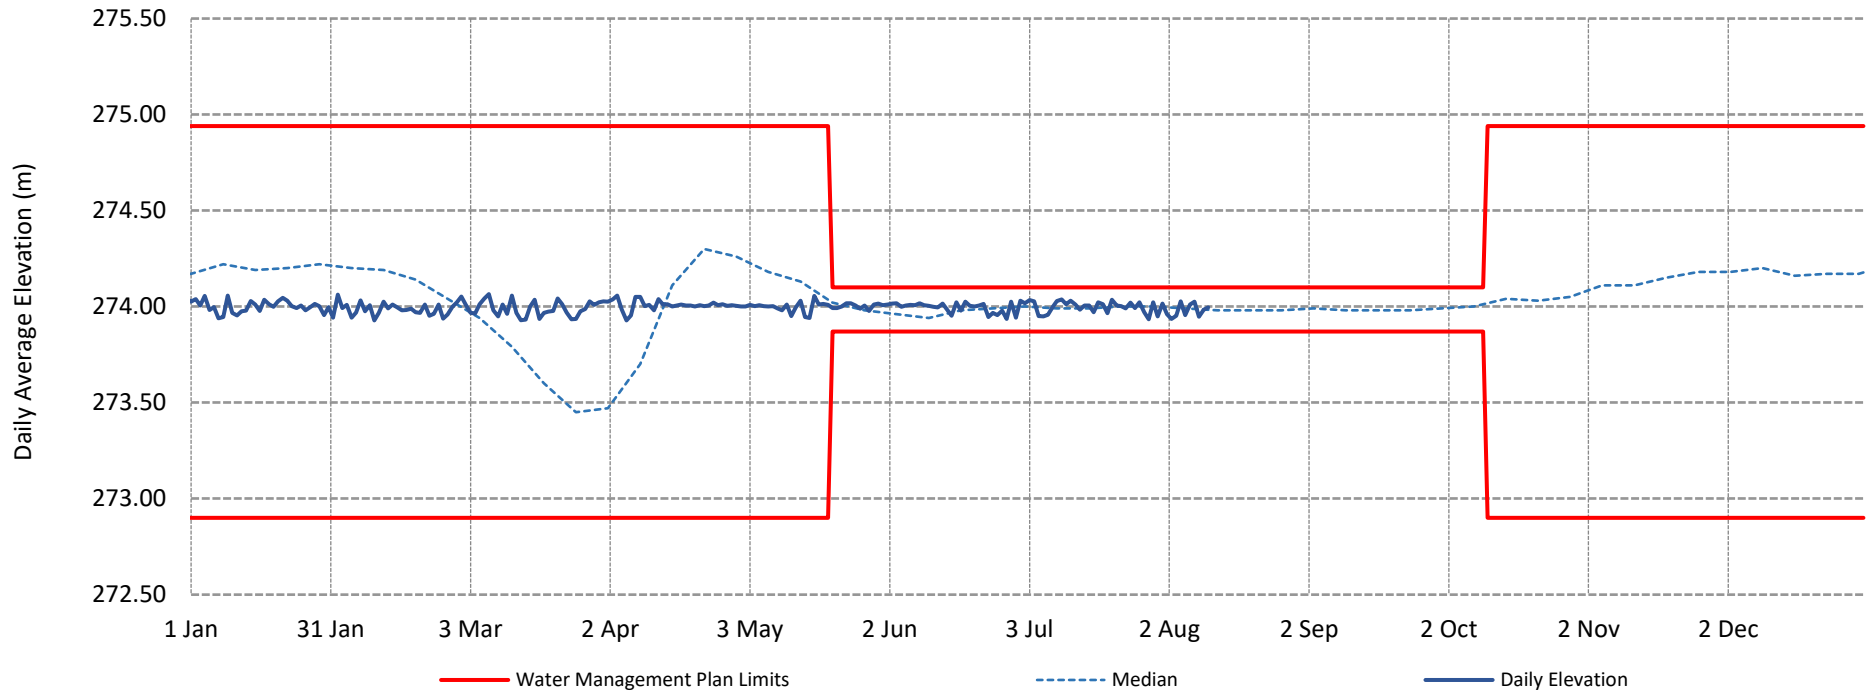

Hound Chute GS Level 2022

Date	Level (m)	Flow (m ³ /s)
8/5/2022	274.03	37.7
8/6/2022	273.96	41.0
8/7/2022	274.01	35.0
8/8/2022	274.03	55.7
8/9/2022	273.95	59.9
8/10/2022	273.98	48.6
8/11/2022	274.00	33.9

Ontario Power Generation Provisional Data

For further info please contact

Kate Cantin
p: (705) 268-9197

Data current as of 8/12/2022

Hound Chute GS Flow 2022

Date	Level (m)	Flow (m ³ /s)
8/5/2022	274.03	37.7
8/6/2022	273.96	41.0
8/7/2022	274.01	35.0
8/8/2022	274.03	55.7
8/9/2022	273.95	59.9
8/10/2022	273.98	48.6
8/11/2022	274.00	33.9