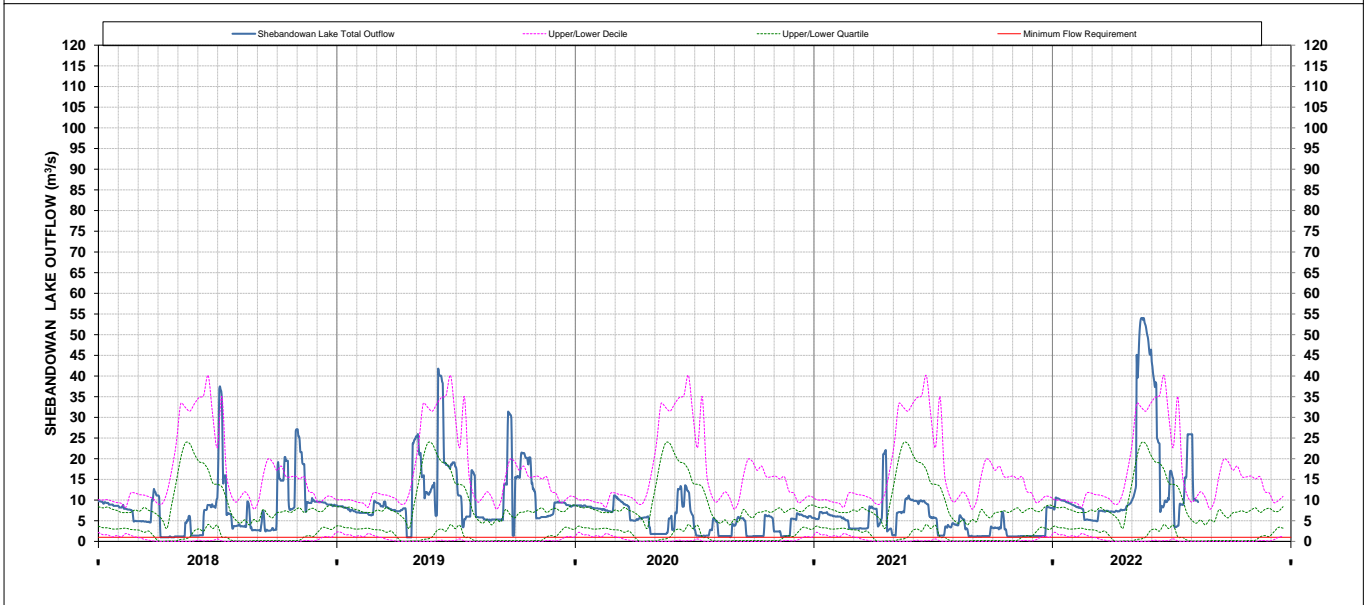

**KAMINISTIQUIA RIVER 5 YEAR GRAPHS**

Northwest

Northwest Operations

**KASHABOWIE LAKE**

Northwest Operations

Northwest Operations

**KAKABEKA FALLS**