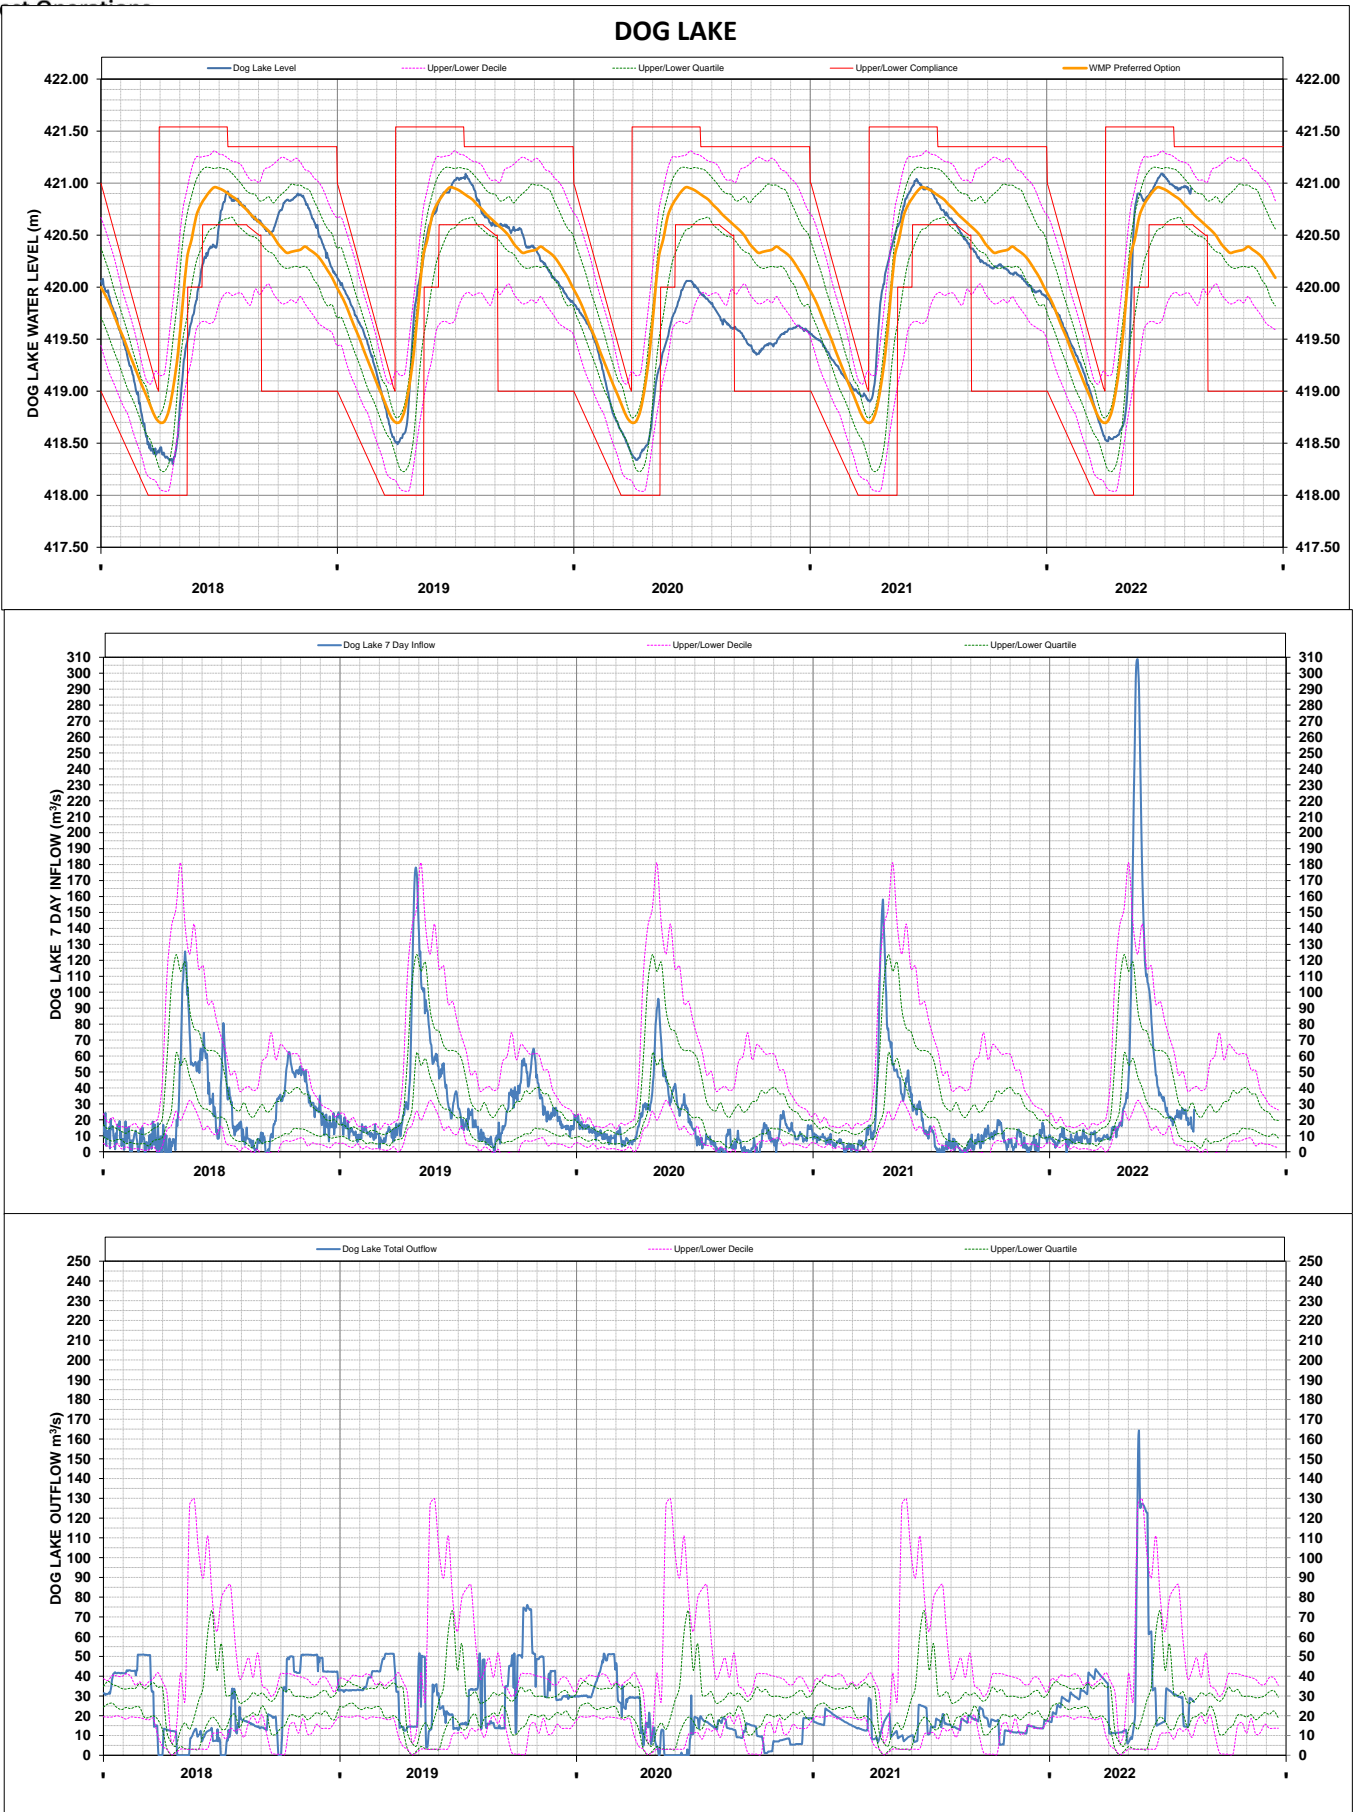

**KAMINISTIQUIA RIVER 5 YEAR GRAPHS**

Northwest

Northwest Operations

**KASHABOWIE LAKE**

Northwest Operations

Northwest Operations

**KAKABEKA FALLS**