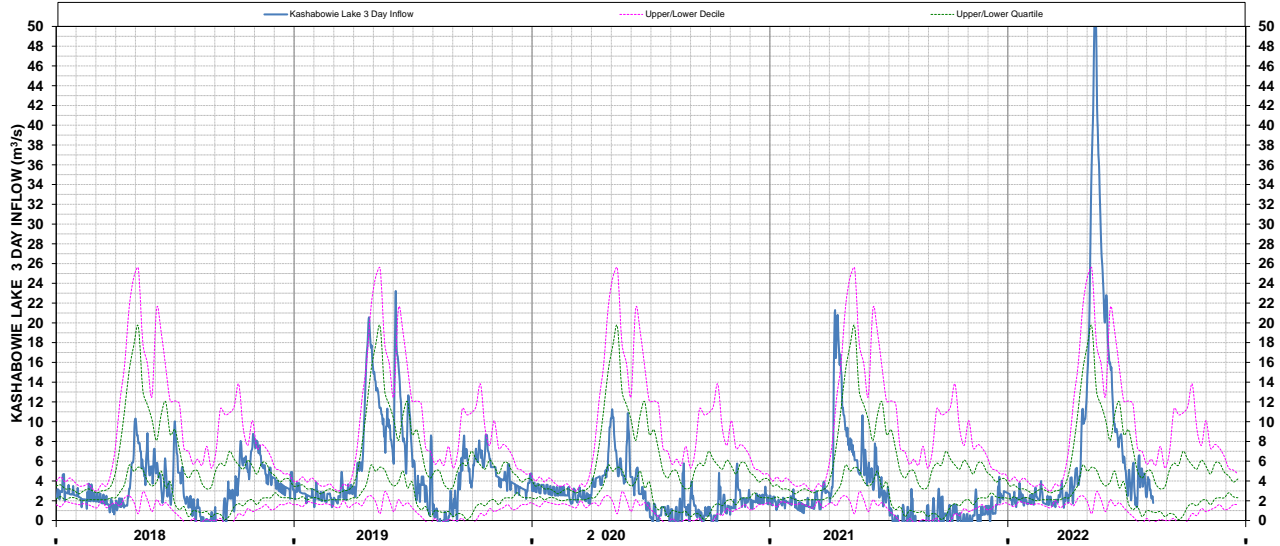

**KAMINISTIQUIA RIVER 5 YEAR GRAPHS**

Northwest

Northwest Operations

**KASHABOWIE LAKE**

Northwest Operations

Northwest Operations

**KAKABEKA FALLS**