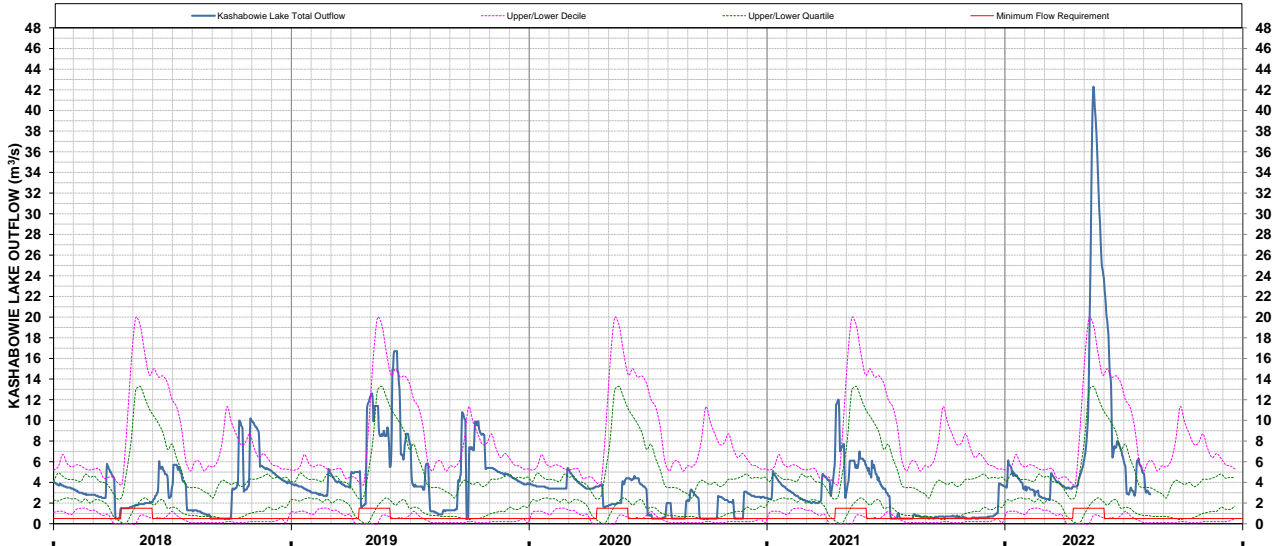

**KAMINISTIQUIA RIVER 5 YEAR GRAPHS**

Northwest

Northwest Operations

**KASHABOWIE LAKE**

Northwest Operations

Northwest Operations

**KAKABEKA FALLS**