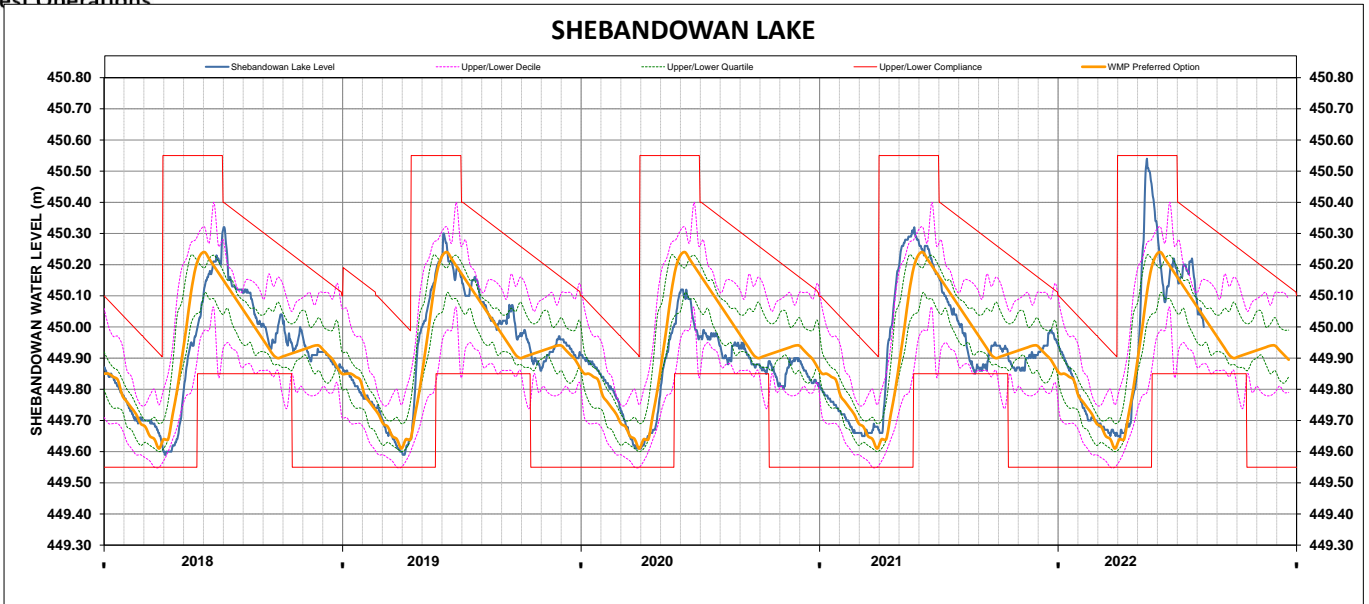

**KAMINISTIQUIA RIVER 5 YEAR GRAPHS**

Northwest

Northwest Operations

**KASHABOWIE LAKE**

Northwest Operations

Northwest Operations

**KAKABEKA FALLS**