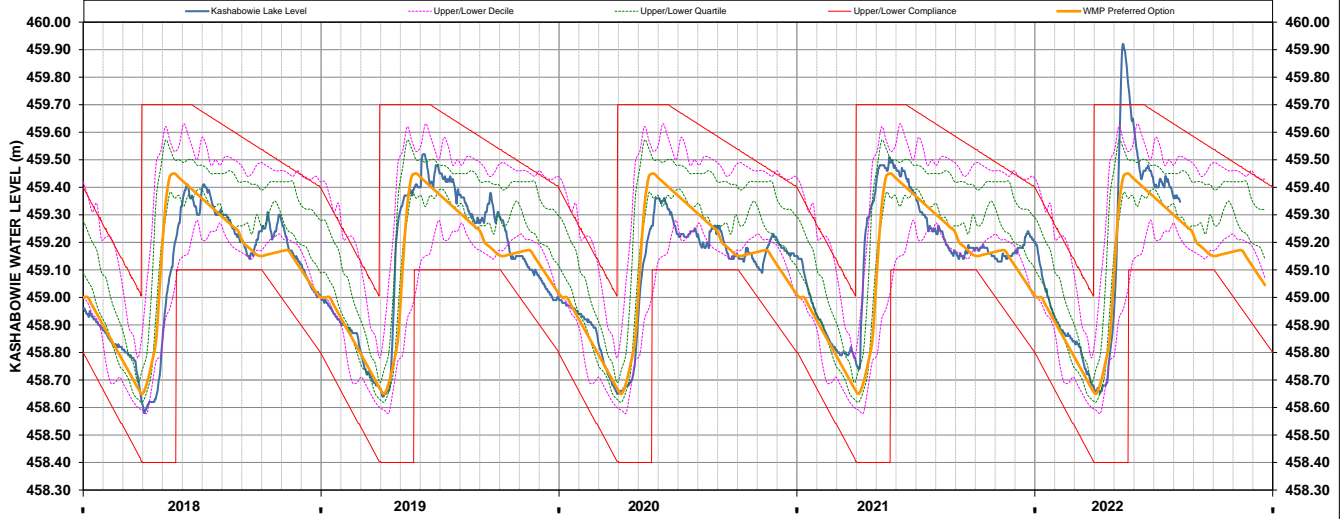

**KAMINISTIQUIA RIVER 5 YEAR GRAPHS**

Northwest

Northwest Operations

**KASHABOWIE LAKE**

Northwest Operations

Northwest Operations

**KAKABEKA FALLS**