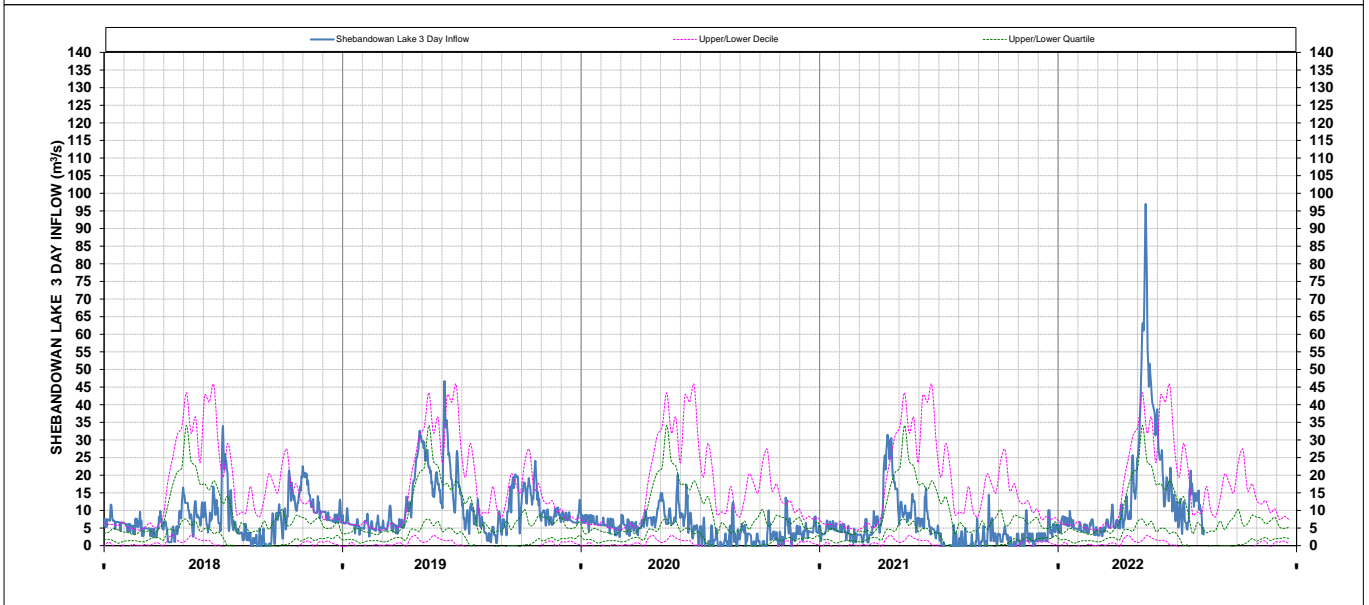

**KAMINISTIQUIA RIVER 5 YEAR GRAPHS**

Northwest

Northwest Operations

**KASHABOWIE LAKE**

Northwest Operations

Northwest Operations

**KAKABEKA FALLS**