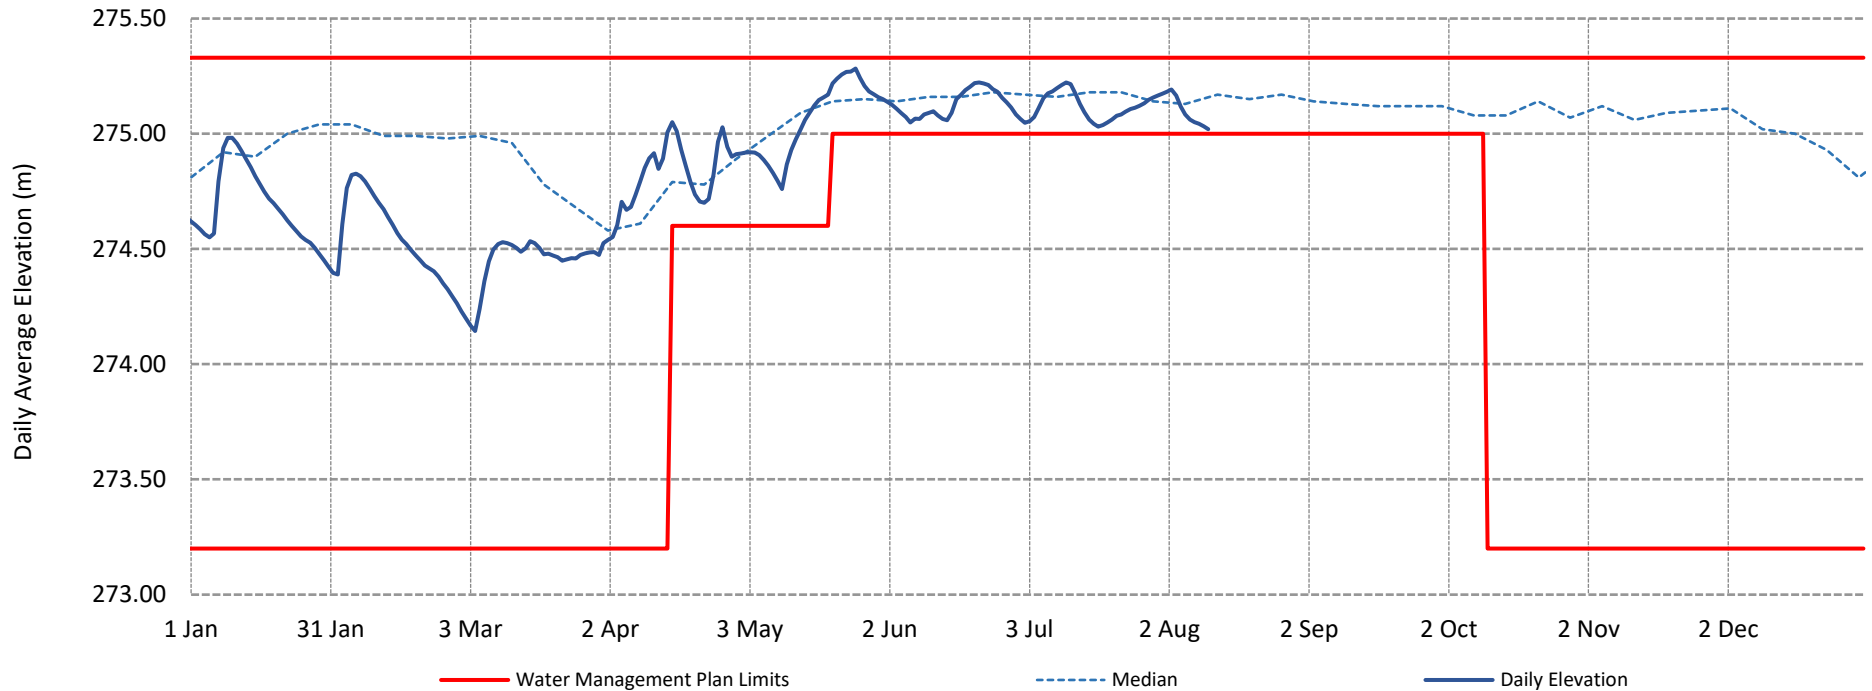

Matabitchuan GS Level 2022

Date	Level (m)	Flow (m ³ /s)
8/5/2022	275.12	3.2
8/6/2022	275.08	2.4
8/7/2022	275.06	1.9
8/8/2022	275.05	1.9
8/9/2022	275.04	1.9
8/10/2022	275.03	1.9
8/11/2022	275.02	0.7

Ontario Power Generation Provisional Data

For further info please contact

Kate Cantin
p: (705) 268-9197

Data current as of 8/12/2022

Matabitchuan GS Flow 2022

Date	Level (m)	Flow (m ³ /s)
8/5/2022	275.12	3.2
8/6/2022	275.08	2.4
8/7/2022	275.06	1.9
8/8/2022	275.05	1.9
8/9/2022	275.04	1.9
8/10/2022	275.03	1.9
8/11/2022	275.02	0.7