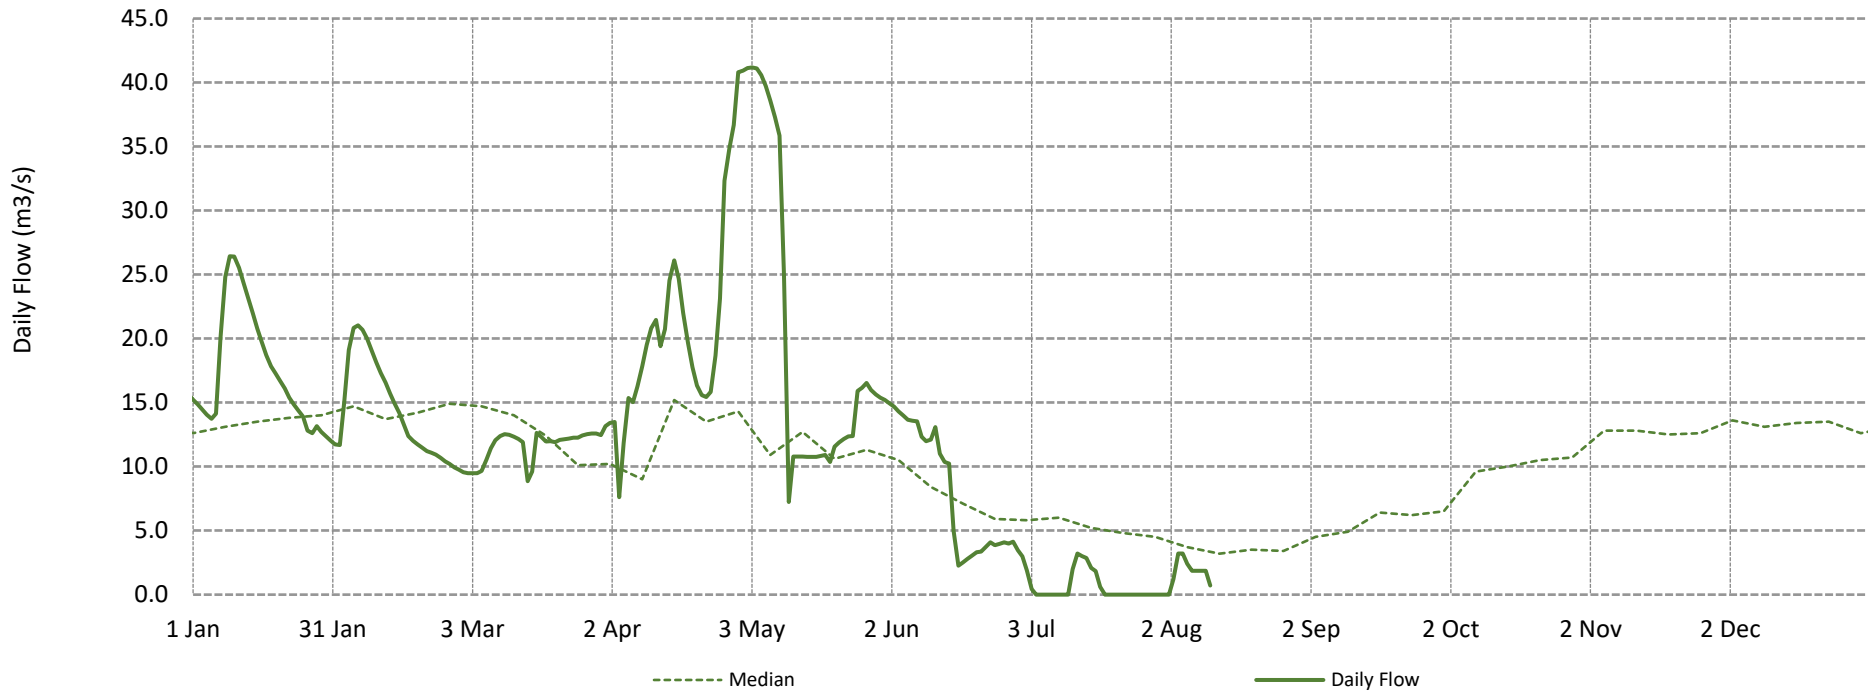

Matabitchuan GS Level 2022

Date	Level (m)	Flow (m ³ /s)
8/5/2022	275.12	3.2
8/6/2022	275.08	2.4
8/7/2022	275.06	1.9
8/8/2022	275.05	1.9
8/9/2022	275.04	1.9
8/10/2022	275.03	1.9
8/11/2022	275.02	0.7

Ontario Power Generation Provisional Data

For further info please contact

Kate Cantin
p: (705) 268-9197

Data current as of 8/12/2022

Matabitchuan GS Flow 2022

Date	Level (m)	Flow (m ³ /s)
8/5/2022	275.12	3.2
8/6/2022	275.08	2.4
8/7/2022	275.06	1.9
8/8/2022	275.05	1.9
8/9/2022	275.04	1.9
8/10/2022	275.03	1.9
8/11/2022	275.02	0.7