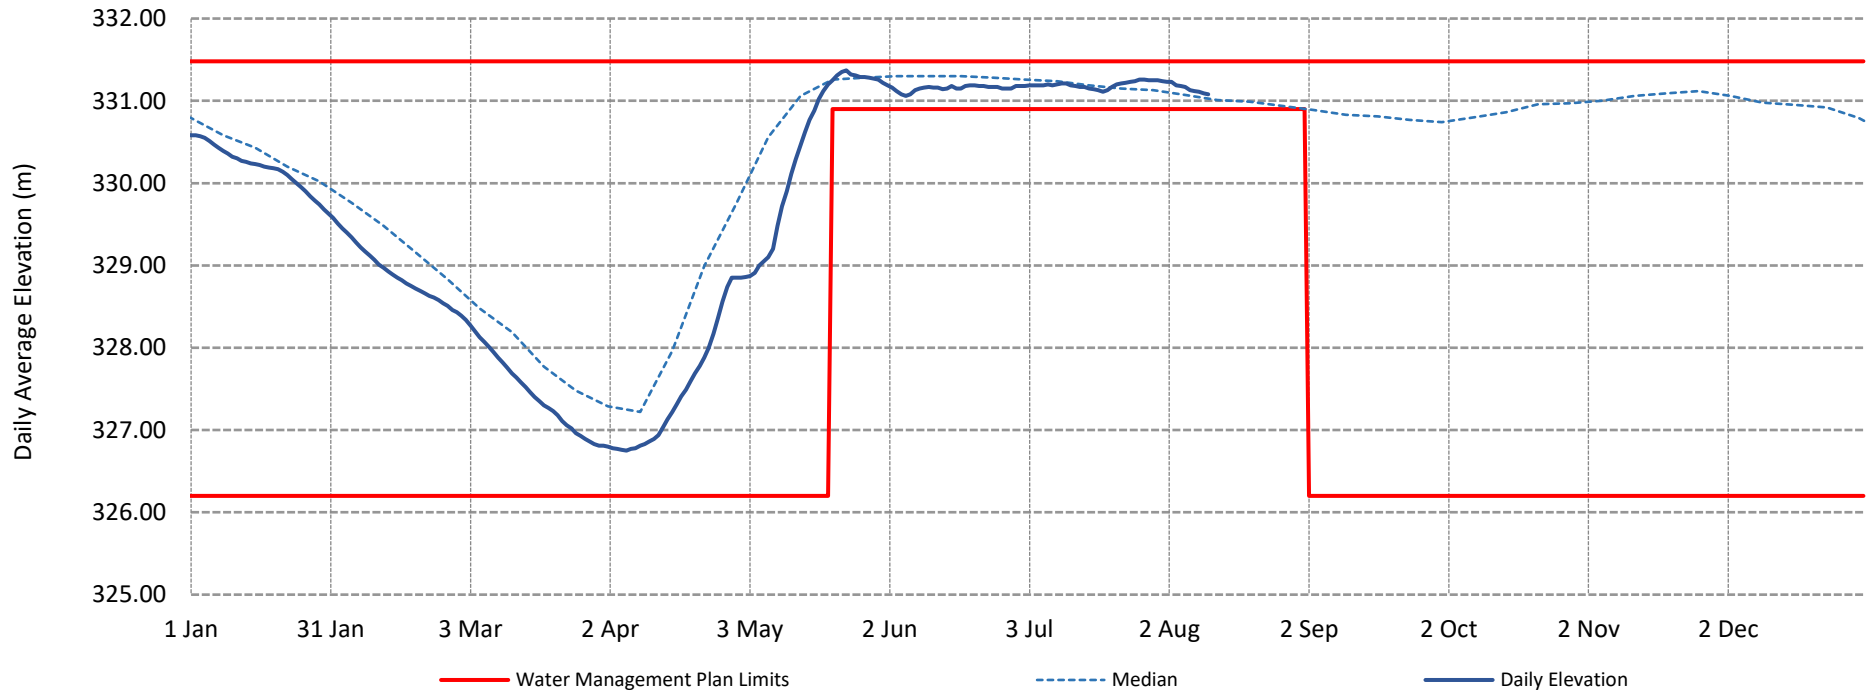

# Mattagami Lake Elevation 2022

Date	Level (m)	Flow (m <sup>3</sup> /s)
8/5/2022	<b>331.18</b>	<b>21.7</b>
8/6/2022	<b>331.17</b>	<b>21.3</b>
8/7/2022	<b>331.13</b>	<b>20.0</b>
8/8/2022	<b>331.12</b>	<b>19.6</b>
8/9/2022	<b>331.11</b>	<b>19.2</b>
8/10/2022	<b>331.09</b>	<b>12.3</b>
8/11/2022	<b>331.08</b>	<b>8.5</b>

# Mattagami Lake Flow 2022

Date	Level (m)	Flow (m <sup>3</sup> /s)
8/5/2022	331.18	21.7
8/6/2022	331.17	21.3
8/7/2022	331.13	20.0
8/8/2022	331.12	19.6
8/9/2022	331.11	19.2
8/10/2022	331.09	12.3
8/11/2022	331.08	8.5