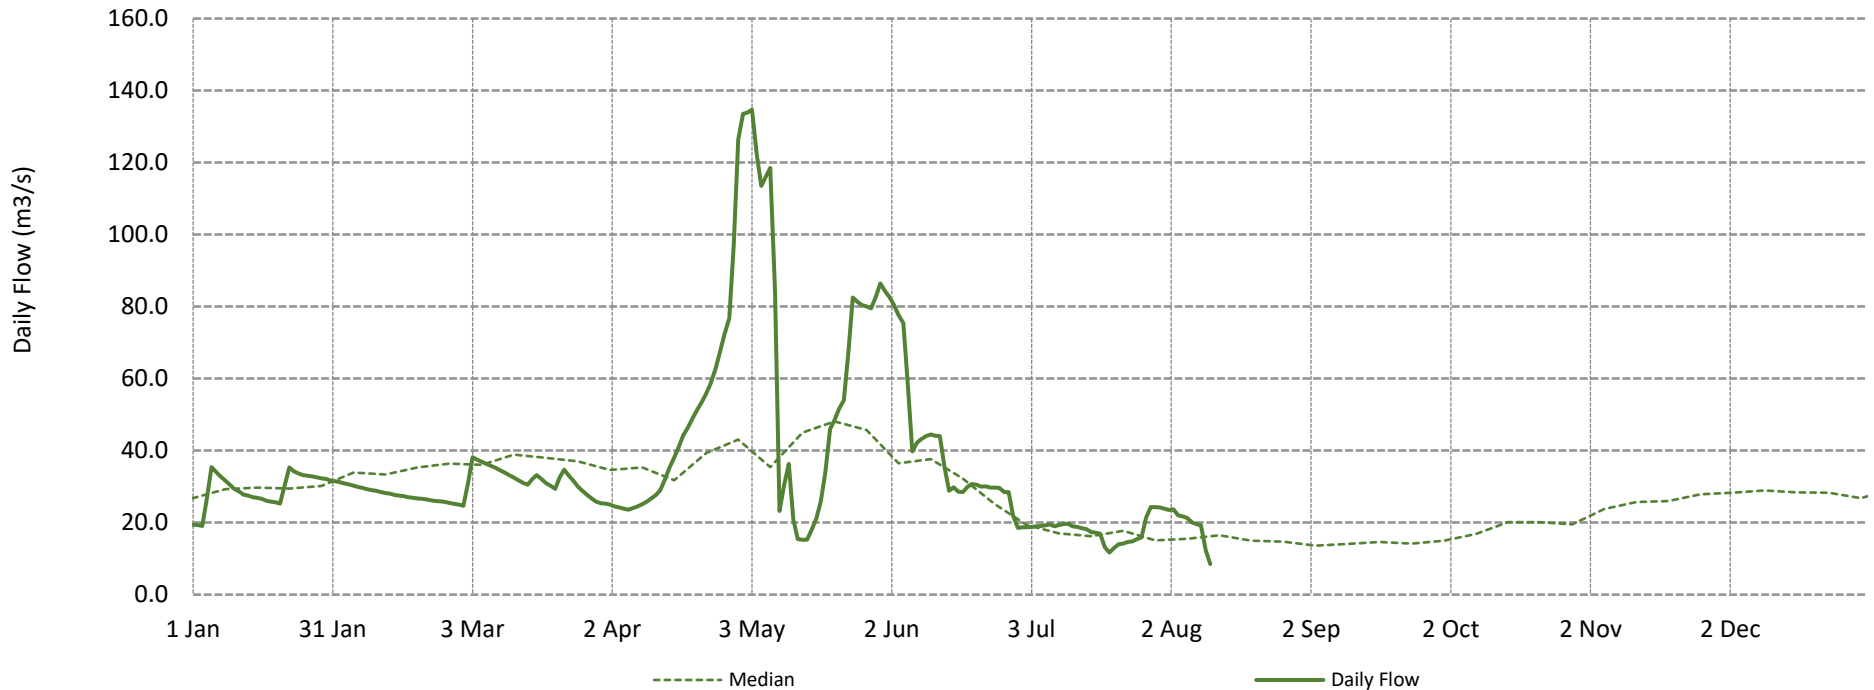

# Mattagami Lake Elevation 2022

Date	Level (m)	Flow (m <sup>3</sup> /s)
8/5/2022	<b>331.18</b>	<b>21.7</b>
8/6/2022	<b>331.17</b>	<b>21.3</b>
8/7/2022	<b>331.13</b>	<b>20.0</b>
8/8/2022	<b>331.12</b>	<b>19.6</b>
8/9/2022	<b>331.11</b>	<b>19.2</b>
8/10/2022	<b>331.09</b>	<b>12.3</b>
8/11/2022	<b>331.08</b>	<b>8.5</b>

# Mattagami Lake Flow 2022

Date	Level (m)	Flow (m <sup>3</sup> /s)
8/5/2022	331.18	21.7
8/6/2022	331.17	21.3
8/7/2022	331.13	20.0
8/8/2022	331.12	19.6
8/9/2022	331.11	19.2
8/10/2022	331.09	12.3
8/11/2022	331.08	8.5