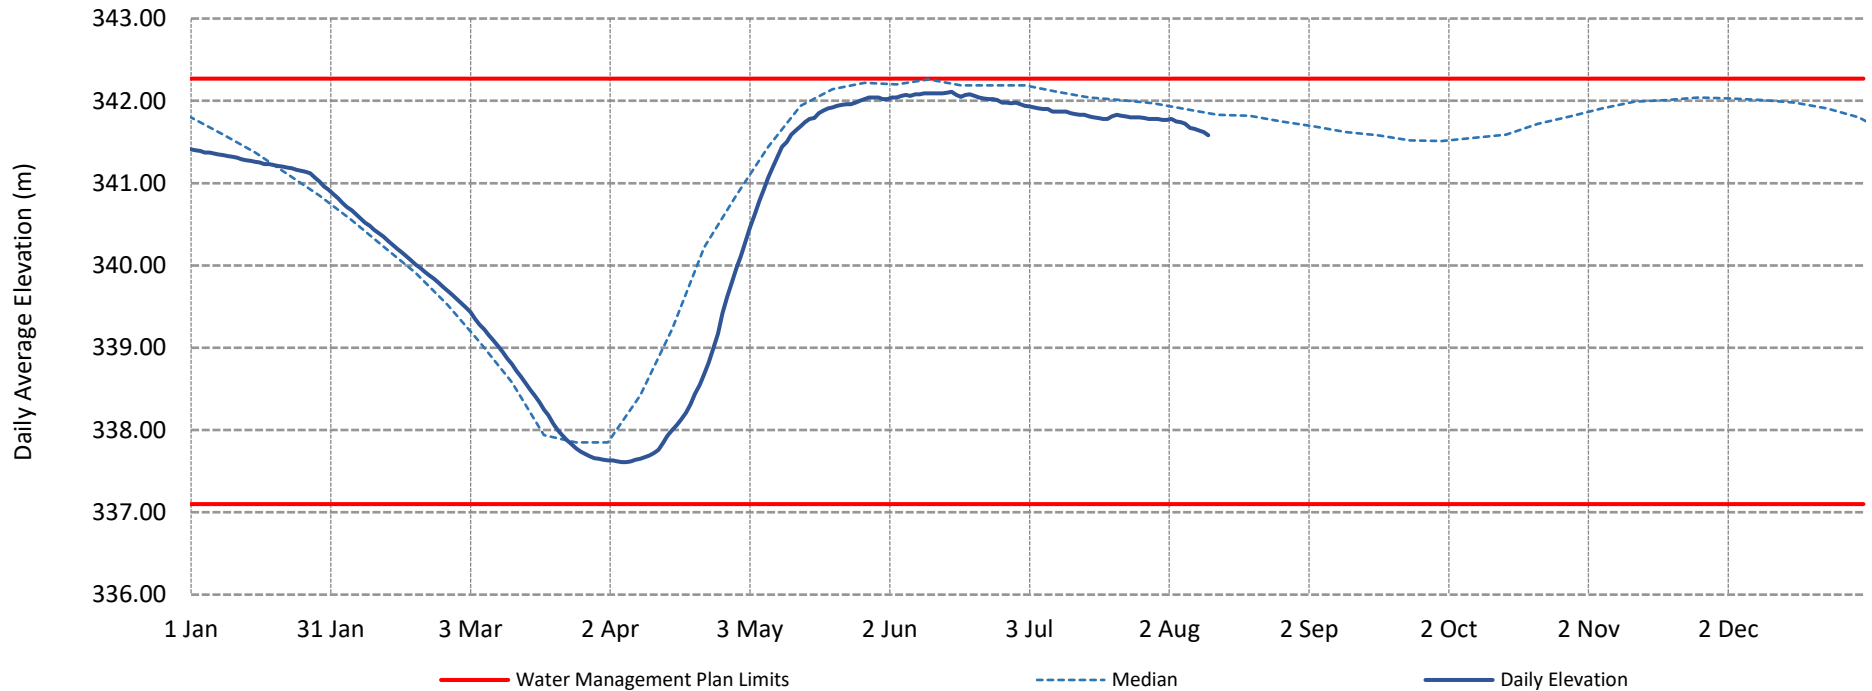

Peterlong Lake Elevation 2022

Date	Level (m)	Flow (m ³ /s)
8/5/2022	341.74	14.2
8/6/2022	341.72	13.7
8/7/2022	341.67	12.6
8/8/2022	341.66	12.2
8/9/2022	341.64	11.9
8/10/2022	341.62	11.2
8/11/2022	341.58	10.4

Ontario Power Generation Provisional Data

For further info please contact

Kate Cantin

p: (705) 268-9197

Data current as of **8/12/2022**

Peterlong Lake Flow 2022

Date	Level (m)	Flow (m ³ /s)
8/5/2022	341.74	14.2
8/6/2022	341.72	13.7
8/7/2022	341.67	12.6
8/8/2022	341.66	12.2
8/9/2022	341.64	11.9
8/10/2022	341.62	11.2
8/11/2022	341.58	10.4