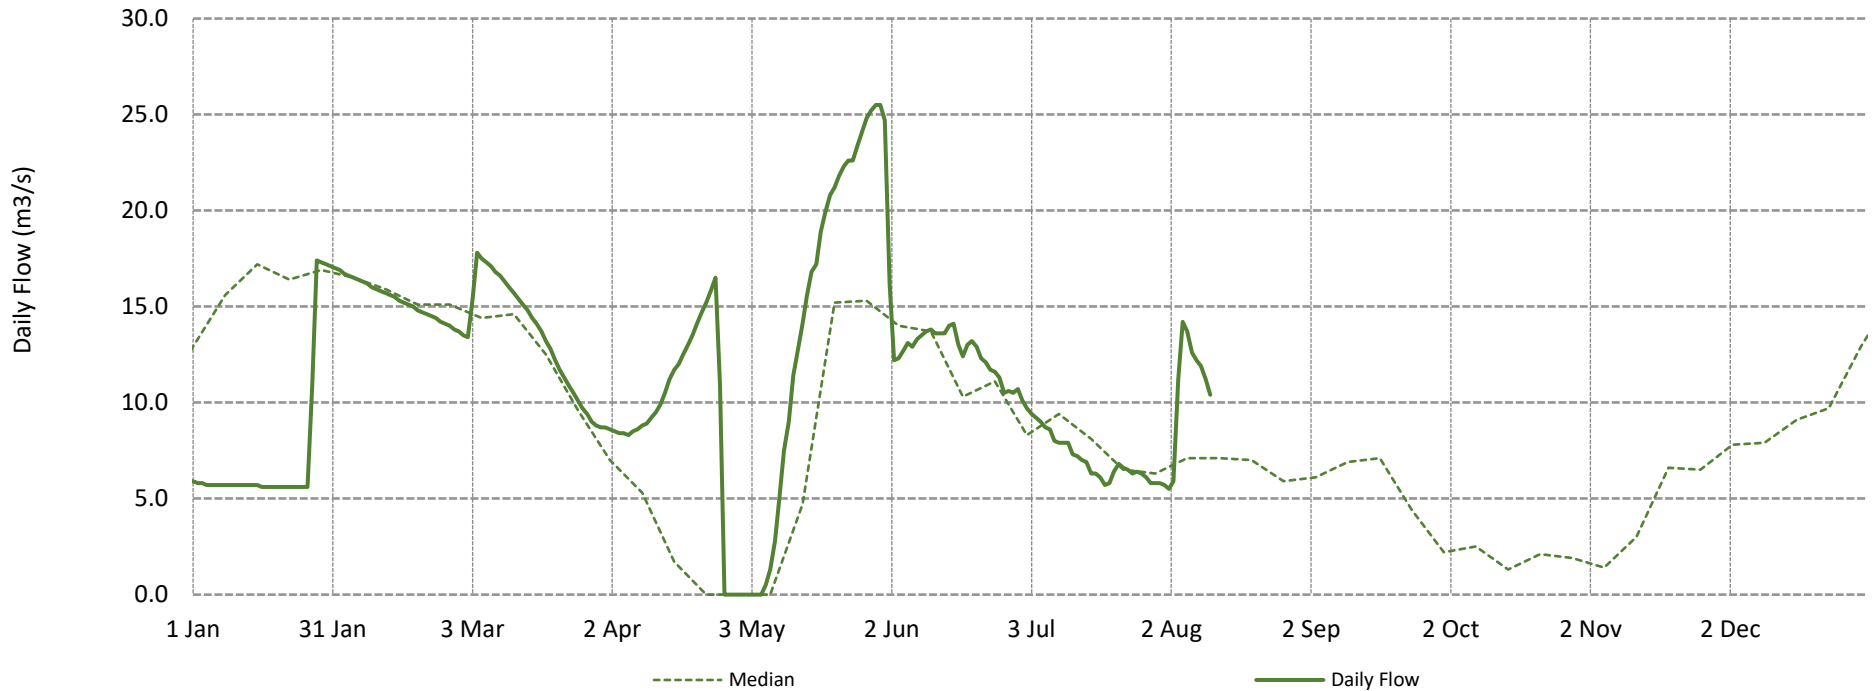

Peterlong Lake Elevation 2022

Date	Level (m)	Flow (m ³ /s)
8/5/2022	341.74	14.2
8/6/2022	341.72	13.7
8/7/2022	341.67	12.6
8/8/2022	341.66	12.2
8/9/2022	341.64	11.9
8/10/2022	341.62	11.2
8/11/2022	341.58	10.4

Ontario Power Generation Provisional Data

For further info please contact

Kate Cantin

p: (705) 268-9197

Data current as of **8/12/2022**

Peterlong Lake Flow 2022

Date	Level (m)	Flow (m ³ /s)
8/5/2022	341.74	14.2
8/6/2022	341.72	13.7
8/7/2022	341.67	12.6
8/8/2022	341.66	12.2
8/9/2022	341.64	11.9
8/10/2022	341.62	11.2
8/11/2022	341.58	10.4