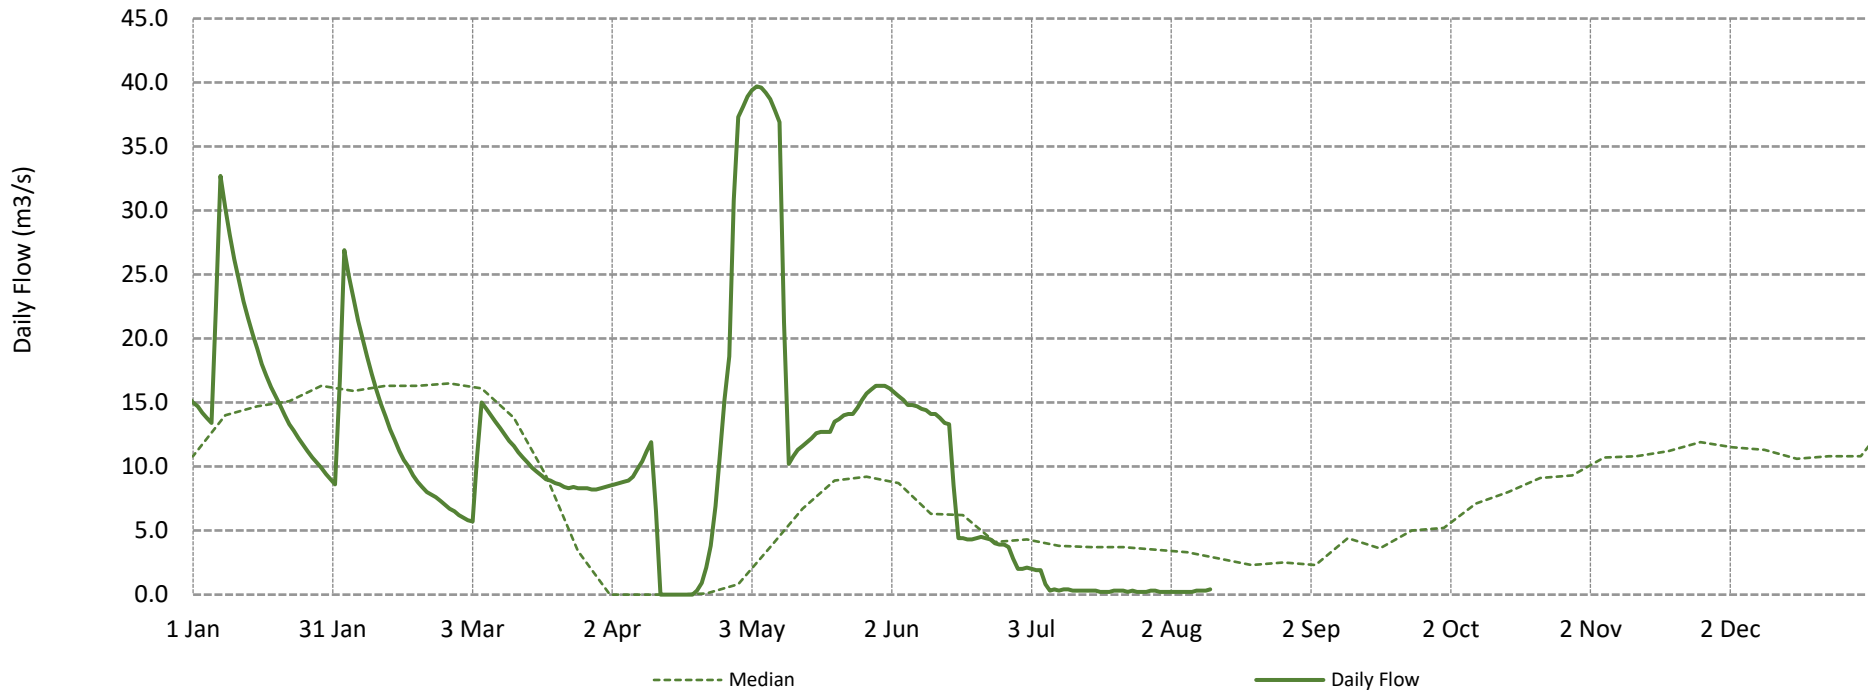

Rabbit Lake Elevation 2022

Date	Level (m)	Flow (m ³ /s)
8/5/2022	291.51	0.2
8/6/2022	291.51	0.2
8/7/2022	291.51	0.2
8/8/2022	291.52	0.3
8/9/2022	291.53	0.3
8/10/2022	291.54	0.3
8/11/2022	291.54	0.4

Ontario Power Generation Provisional Data

For further info please contact

Kate Cantin
p: (705) 268-9197

Data current as of 8/12/2022

Rabbit Lake Flow 2022

Date	Level (m)	Flow (m ³ /s)
8/5/2022	291.51	0.2
8/6/2022	291.51	0.2
8/7/2022	291.51	0.2
8/8/2022	291.52	0.3
8/9/2022	291.53	0.3
8/10/2022	291.54	0.3
8/11/2022	291.54	0.4