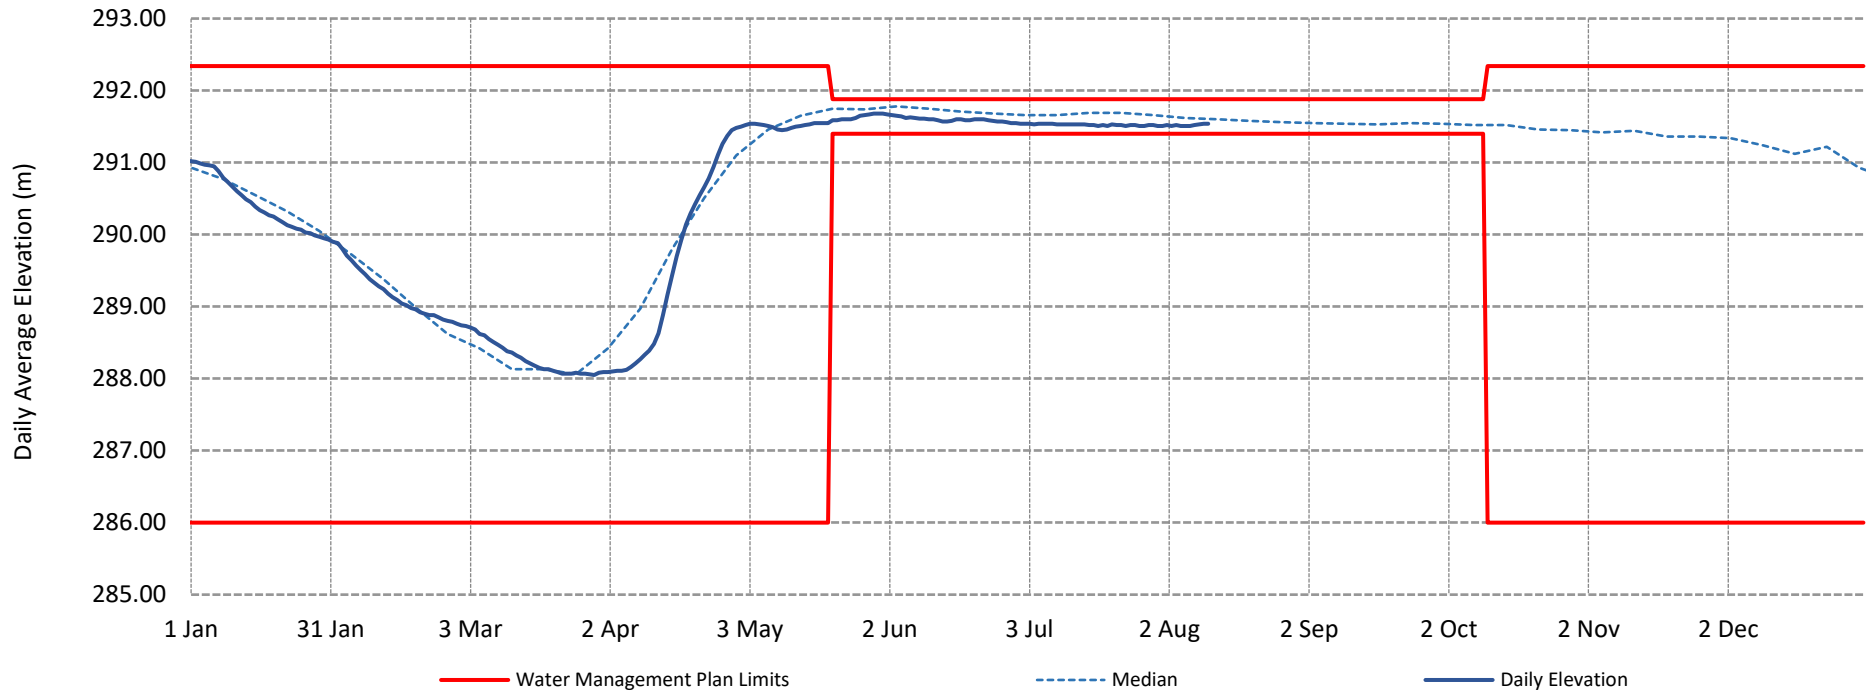

Rabbit Lake Elevation 2022

Date	Level (m)	Flow (m ³ /s)
8/5/2022	291.51	0.2
8/6/2022	291.51	0.2
8/7/2022	291.51	0.2
8/8/2022	291.52	0.3
8/9/2022	291.53	0.3
8/10/2022	291.54	0.3
8/11/2022	291.54	0.4

Ontario Power Generation Provisional Data

For further info please contact

Kate Cantin
p: (705) 268-9197

Data current as of 8/12/2022

Rabbit Lake Flow 2022

Date	Level (m)	Flow (m ³ /s)
8/5/2022	291.51	0.2
8/6/2022	291.51	0.2
8/7/2022	291.51	0.2
8/8/2022	291.52	0.3
8/9/2022	291.53	0.3
8/10/2022	291.54	0.3
8/11/2022	291.54	0.4